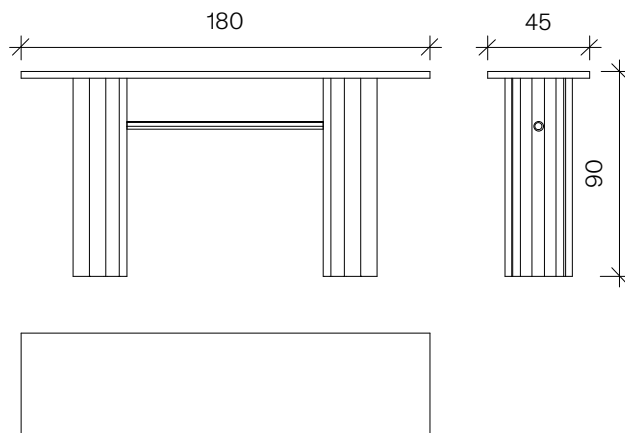

ROMANE CONSOLE VALS. LIMITED EDITION OF 12 (AP 1)

Design Garnier & Linker for Ormond Editions
Finish Vals stone and bronze in black, brown, gold or white
Dimensions W 180, D 45, H 90 cm
Weight 157 kg
A three part assembly.
Each piece is numbered and signed.