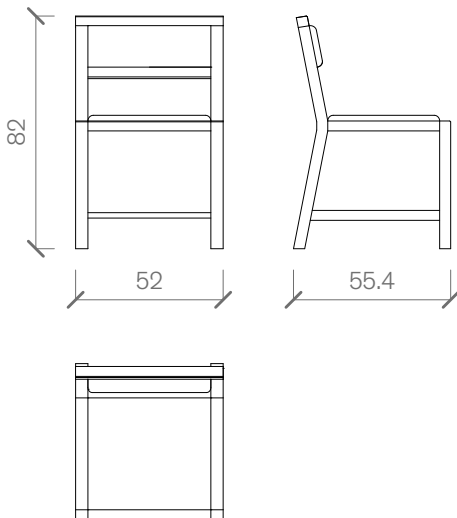

ORMOND EDITIONS

Romane Bridge

Geneva Rue de la Scie 4-6
+41 22 310 11 44
info@ormond-editions.com
www.ormond-editions.com

ORMOND EDITIONS

Romane Bridge

Design Garnier & Linker for Ormond Editions
Material Oak, patinated brass and fabric
Dimensions W52 x D55.4 x H82 cm