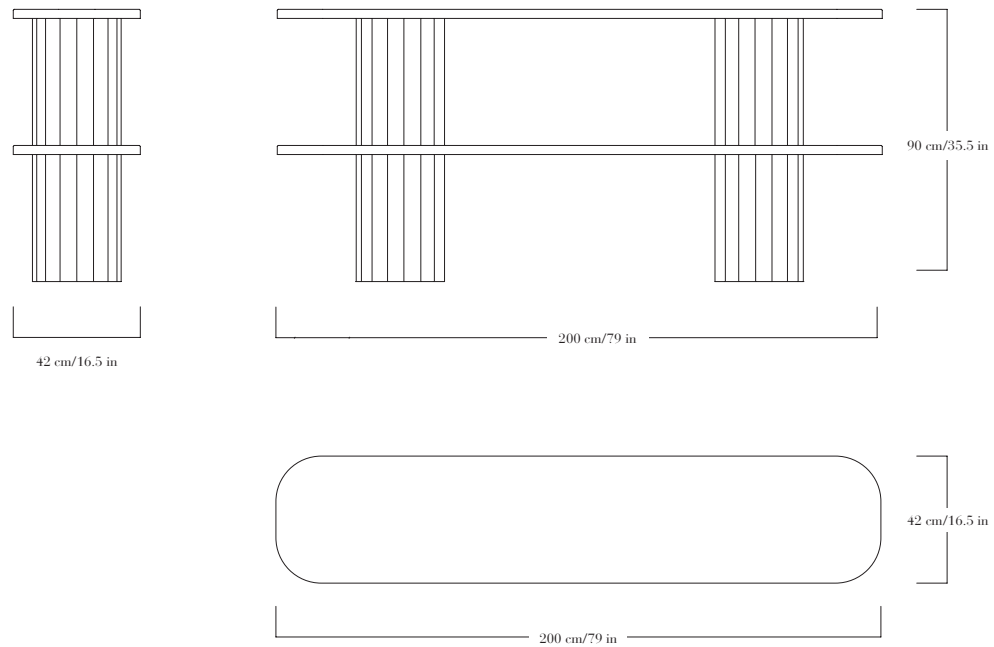

Bibliothèque basse en cèdre Kitayama naturel ou teinté.
Plateau en chêne ou pierre (sur demande). Pièces signées.

—

*Low bookshelf in natural or stained Kitayama cedar.
Top in oak or stone (on demand). Each piece is signed.*

DIMENSIONS

Largeur 200 cm, hauteur 90 cm, profondeur 42 cm.

FINISHES

*Feet in natural or stained Kitayama cedar.
Tops in oak (natural or stained) or stone (on demand).*

*Kitayama and oak: natural, black stained, dark oak stained,
mahogany stained. Satin varnish.*

DIMENSIONS

Width 200 cm/79 in, height 90 cm/35.5 in, depth 42 cm/16.5 in.