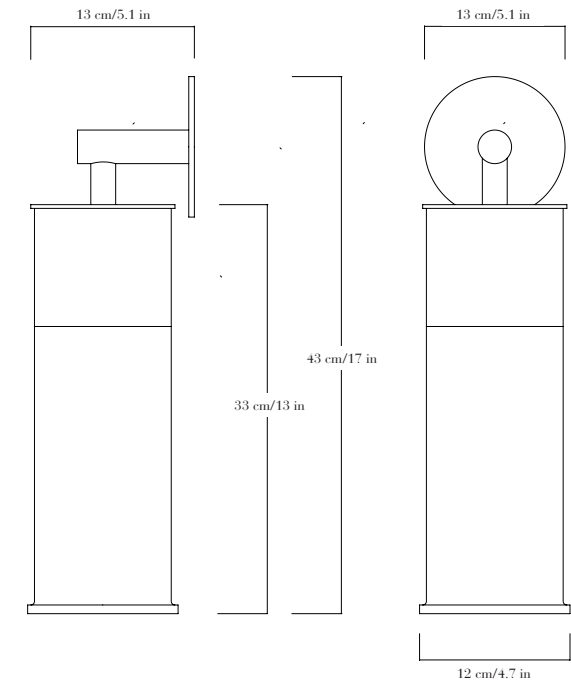

DOWNLIGHT MEDIUM

FINITIONS

Albâtre blanc ou blanc avec des veines brunes.

Patines : laiton vieilli, bronze médaille, médaille foncé ou noire matte.

DIMENSIONS

Uplight : hauteur 24 cm, profondeur 17 cm, largeur 12 cm.

Downlight petit : hauteur 34 cm, profondeur 13 cm, largeur 13 cm.

Downlight moyen : hauteur 43 cm, profondeur 13 cm, largeur 13 cm.

POIDS

3,5 kg–3,5 kg–4 kg

SOURCE

Ampoule LED douille E27, température de couleur 2700 K, IRC > 90.

FINISHES

White alabaster or white alabaster with brown veins. Patinas: light bronze, dark bronze, blackened bronze or black matt.

DIMENSIONS

Uplight: height 24 cm/9.4 in, depth 17 cm/6.7 in, width 12 cm/4.7 in.

Downlight small: height 34 cm/13.5 in, depth 13 cm/5.1 in, width 13 cm/5.1 in.

Downlight medium: height 43 cm/17 in, depth 13 cm/5.1 in, width 13 cm/5.1 in.

WEIGHT

7.7 lbs–7.7 lbs–8.8 lbs

LAMPING

LED bulb E26 socket, color temperature 2700 K, CRI > 90.