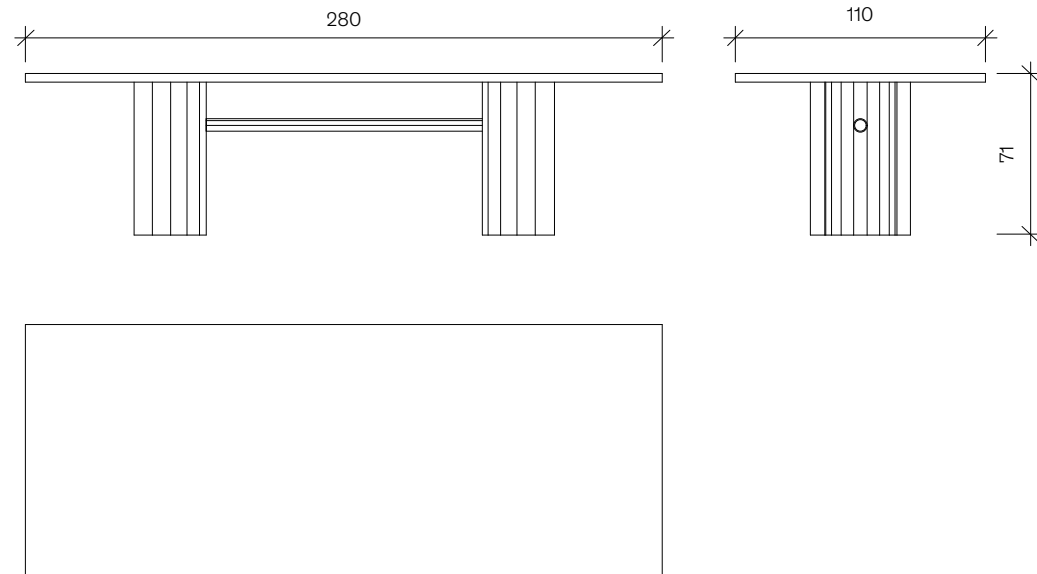

Design	Garnier & Linker for Ormond Editions
Finish	Sandblasted Tamo / sandblasted oak / sandblasted larch, natural or blackened Bronze patina in black, brown, gold or white
Dimensions	W 280, D 110, H 71 cm
Weight	110 kg
	A three part assembly. Each piece is signed.