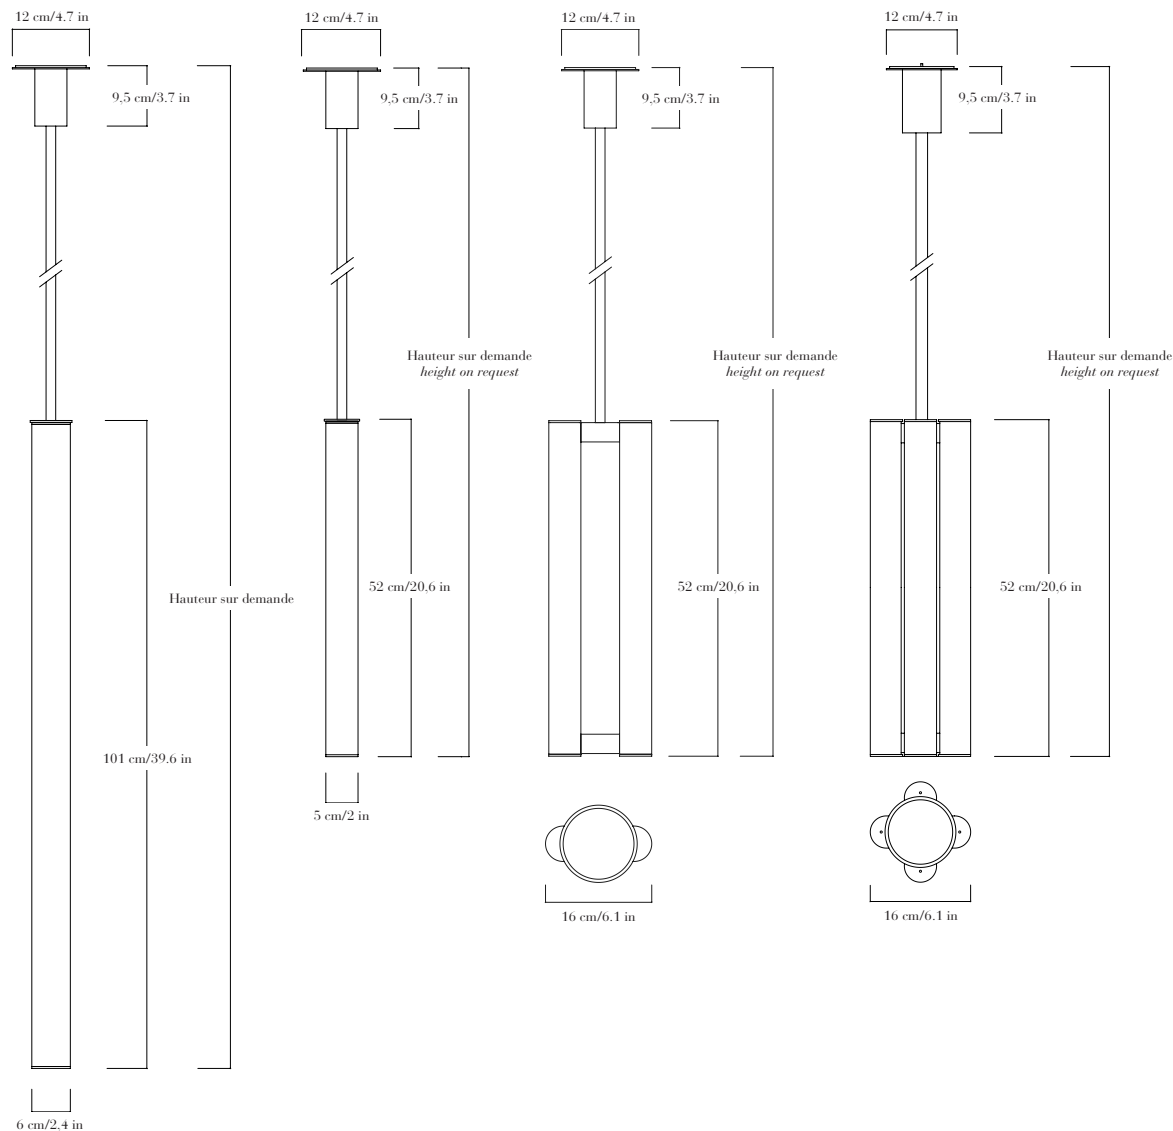

Pendants in alabaster, patinated brass structure. Each piece is numbered and signed.

Finishes

White alabaster or white alabaster with brown veins.

Patinas: light bronze, dark bronze, blackened bronze or black matt.

Dimensions

Without suspension stem (to order):

pendant 100 – height 101 cm/39.6 in, depth 6 cm/2.4 in, width 6 cm/2.4 in, pendant x1 – height 52 cm/20.6 in, depth 5 cm/2 in, width 5 cm/2 in, pendant x2 – height 52 cm/20.6 in, depth 5 cm/2 in, width 16 cm/6.1 in, pendant x4 – height 52 cm/20.6 in, depth 16 cm/6.1 in, width 16 cm/6.1 in.

Weight

Pendant 100: 21 lbs

pendants: 8,8 lbs - 16,5 lbs - 34,2 lbs

Lamping

LED strip. Power supply delivered with pendant, color temperature 2700 K, CRI > 90.