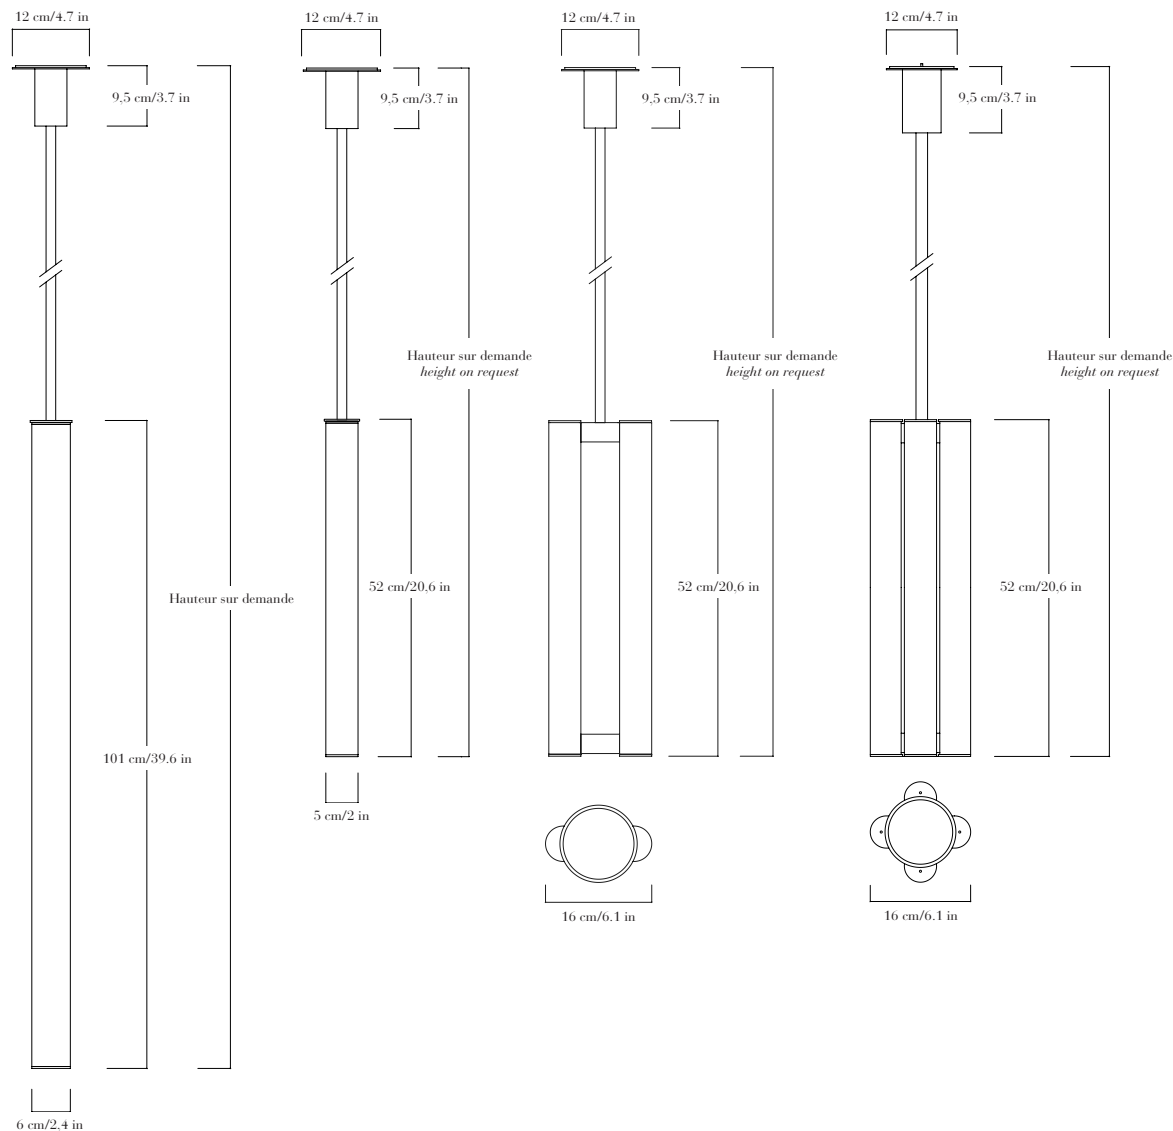

Finishes

White alabaster or white alabaster with brown veins.

Patinas: light bronze, dark bronze, blackened bronze or black matt.

Dimensions

Without suspension stem (to order):

small: width 141 cm/55.4 in, diameter 6 cm/2.4 in,
large: width 182 cm/71.5 in, diameter 6 cm/2.4 in, .

Weight

19.8 lbs - 23.1 lbs

Lamping

LED strip. Color temperature 2700 K, CRI > 90.

Finishes

White alabaster or white alabaster with brown veins.

Patinas: light bronze, dark bronze, blackened bronze or black matt.

Dimensions

Without suspension stem (to order):

pendant 100 – height 101 cm/39.6 in, depth 6 cm/2.4 in, width 6 cm/2.4 in, pendant x1 – height 52 cm/20.6 in, depth 5 cm/2 in, width 5 cm/2 in, pendant x2 – height 52 cm/20.6 in, depth 5 cm/2 in, width 16 cm/6.1 in, pendant x4 – height 52 cm/20.6 in, depth 16 cm/6.1 in, width 16 cm/6.1 in.

Weight

Pendant 100: 21 lbs

pendants: 8,8 lbs - 16,5 lbs - 34,2 lbs

Lamping

LED strip. Power supply delivered with pendant, color temperature 2700 K, CRI > 90.

Finishes

White alabaster or white alabaster with brown veins.