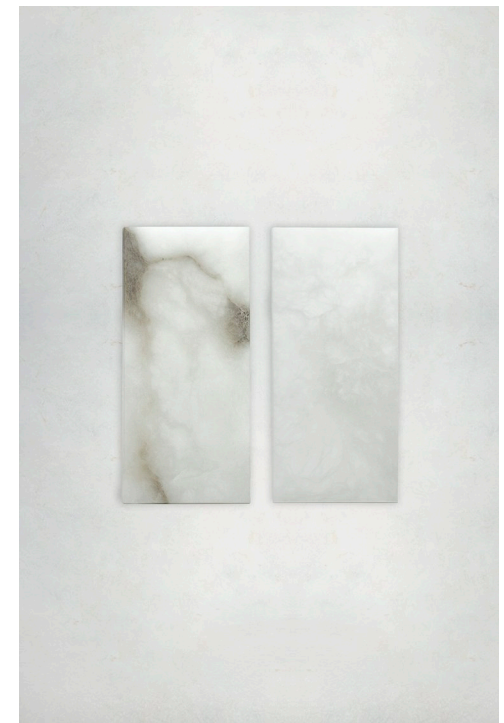

Pendant in alabaster, patinated brass structure. Each piece is numbered and signed.

Finishes

White alabaster or white alabaster with brown veins.

Patinas: light bronze, dark bronze, blackened bronze or black matt.

Dimensions

Without suspension stem (to order):

small: width 141 cm/55.4 in, diameter 6 cm/2.4 in,
 large: width 182 cm/71.5 in, diameter 6 cm/2.4 in, .

Weight

19.8 lbs - 23.1 lbs

Lamping

LED strip. Color temperature 2700 K, CRI > 90.

Pendants in alabaster, patinated brass structure. Each piece is numbered and signed.

Finishes

White alabaster or white alabaster with brown veins.

Patinas: light bronze, dark bronze, blackened bronze or black matt.

Finishes

White alabaster or white alabaster with brown veins.

Patinas: light bronze, dark bronze, blackened bronze or black matt.

Dimensions

Simple: height 52 cm/20.6 in, depth 11 cm/4.3 in, width 6 cm/2.4 in.