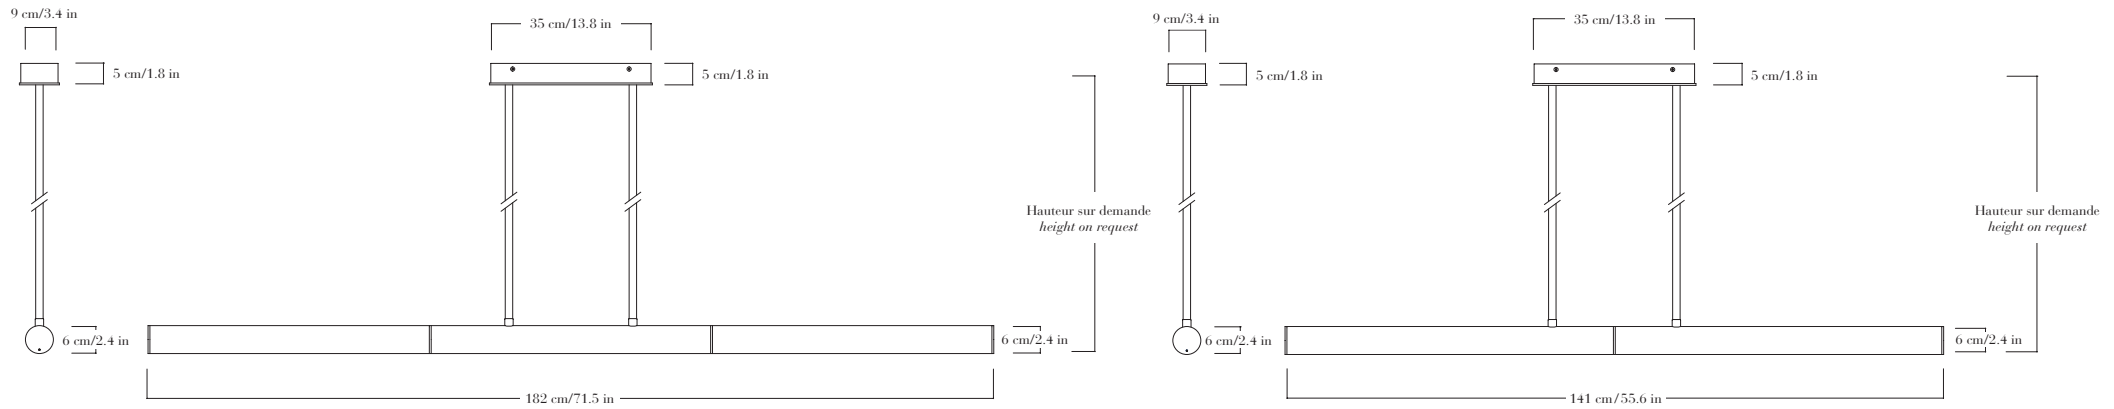

Pendant in alabaster, patinated brass structure. Each piece is numbered and signed.

Finishes

White alabaster or white alabaster with brown veins.

Patinas: light bronze, dark bronze, blackened bronze or black matt.

Dimensions

Without suspension stem (to order):

small: width 141 cm/55.4 in, diameter 6 cm/2.4 in,
large: width 182 cm/71.5 in, diameter 6 cm/2.4 in, .

Weight

19.8 lbs - 23.1 lbs

Lamping

LED strip. Color temperature 2700 K, CRI > 90.