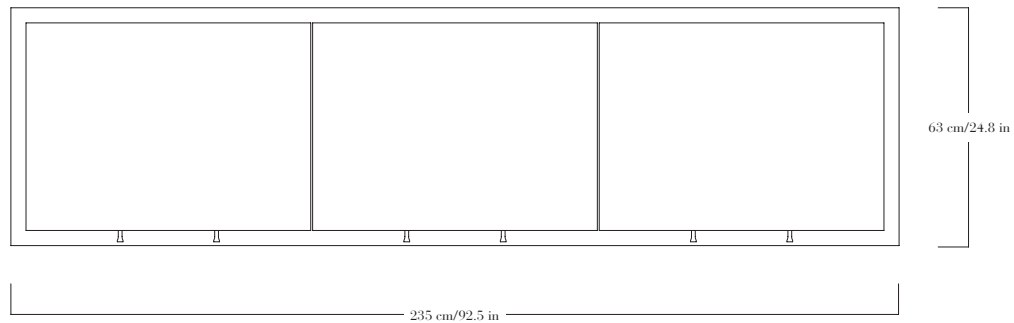

Buffet à 9 tiroirs en cèdre Kitayama naturel ou teinté. Pièces signées.

—

Sideboard with 9 drawers in natural or stained Kitayama cedar. Each piece is signed.

FINITIONS

Façades en cèdre Kitayama naturel ou teinté.

DIMENSIONS

Largeur 235 cm, hauteur 100 cm, profondeur 63 cm.

FINISHES

Front/sides in natural or stained Kitayama cedar. Top and baseboard in natural or stained oak. Inside in natural or stained oak. Knobs in patinated brass.

Kitayama and oak: natural, black stained, dark oak stained, mahogany stained. Satin varnish.

DIMENSIONS

Width 235 cm/92.5 in, height 100 cm/39.4 in, depth 63 cm/24.8 in.