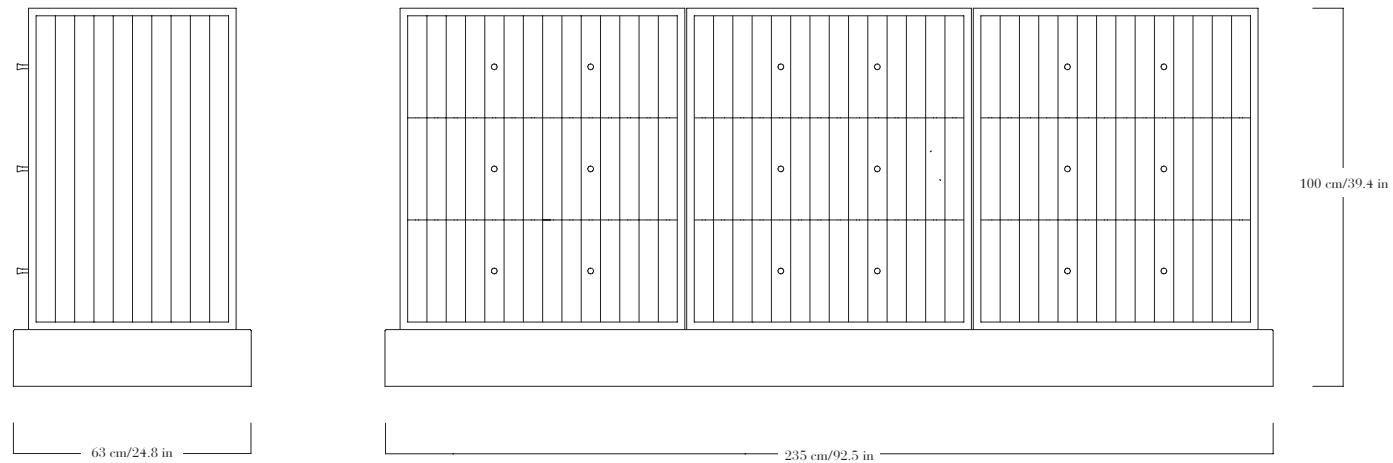

Buffet à 9 tiroirs en cèdre Kitayama naturel ou teinté. Pièces signées.

—

Sideboard with 9 drawers in natural or stained Kitayama cedar. Each piece is signed.

FINITIONS

Façades en cèdre Kitayama naturel ou teinté.

DIMENSIONS

Largeur 235 cm, hauteur 100 cm, profondeur 63 cm.

FINISHES

Front/sides in natural or stained Kitayama cedar. Top and baseboard in natural or stained oak. Inside in natural or stained oak. Knobs in patinated brass.

Kitayama and oak: natural, black stained, dark oak stained, mahogany stained. Satin varnish.

DIMENSIONS

Width 235 cm/92.5 in, height 100 cm/39.4 in, depth 63 cm/24.8 in.