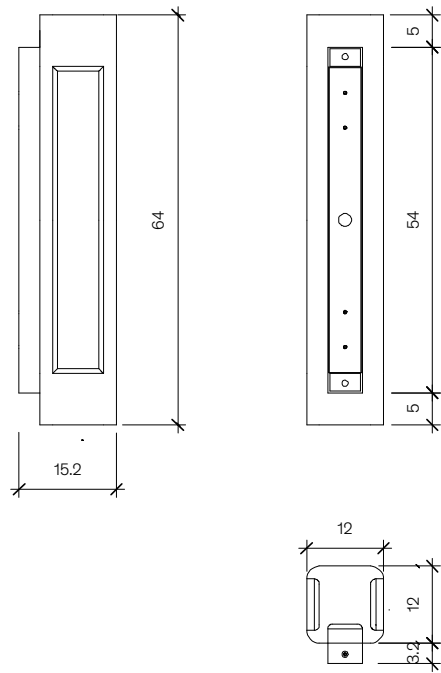

KENNEDY SCONCE

Material Lost-wax cast glass and patinated brass
Dimensions W 12 cm, D 15.2 cm, H 64 cm (W 4.72 in, D 6 in, H 25.2 in)

Geneva Rue de la Scie 4 – 6
+41 22 310 11 44
info@ormond-editions.com
www.ormond-editions.com