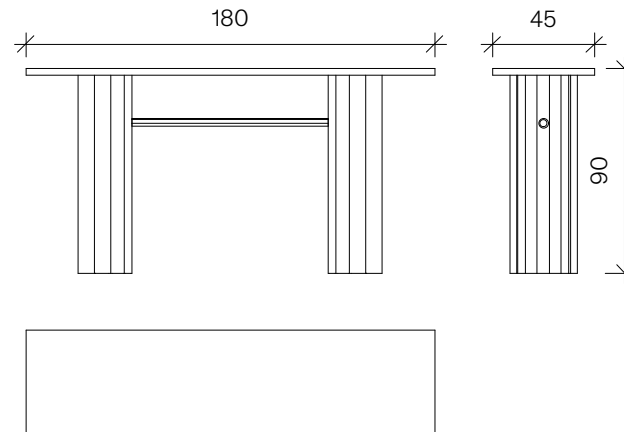

## ROMANE CONSOLE RECTANGULAR

Design	Garnier & Linker for Ormond Editions
Finish	Sandblasted Tamo / sandblasted oak / sandblasted larch, natural or blackened Bronze patina in black, brown, gold or white
Dimensions	W 180, D 45, H 90 cm
Weight	50 kg Each piece is signed.