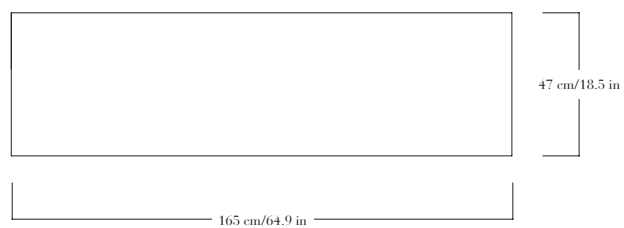

FINITIONS

Bois : loupaille de platane, chêne brossé naturel ou teinté noir, noyer, wengé.
Bronze patiné noir, brun, ou doré.

DIMENSIONS

Longueur 165 cm, largeur 47 cm, hauteur 95 cm.
Plateau sur-mesure sur demande.

FINISHES

Wood: burr plane tree, brushed oak natural or black stained, walnut, wenge.
Bronze patina: black, brown, or gold.

DIMENSIONS

Length 165 cm/64.9 in, width 47 cm/18.5 in, height 95 cm/37.4 in.
Bespoke table top upon request.