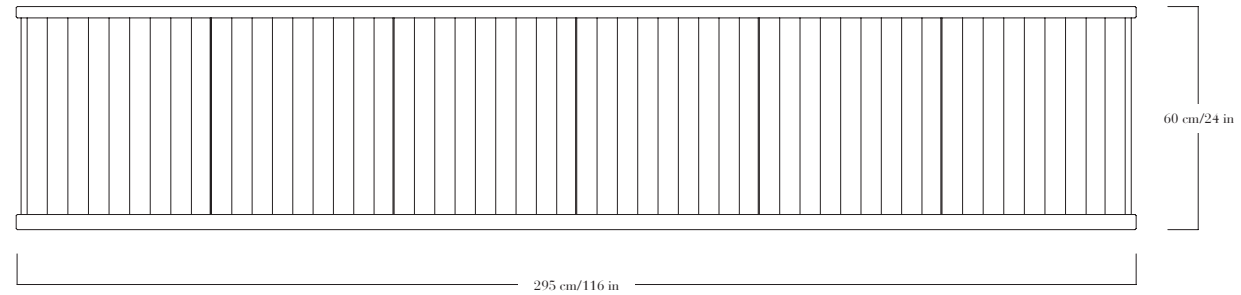

Hanging sideboard in natural or stained Kitayama cedar. 6 doors.

Each piece is signed.

#### Dimensions

Width 295 cm/116 in, height 60 cm/24 in, depth 52 cm/20.5 in.

Kitayama and oak: natural, black stained,  
mahogany stained, dark oak stained. Satin varnish.