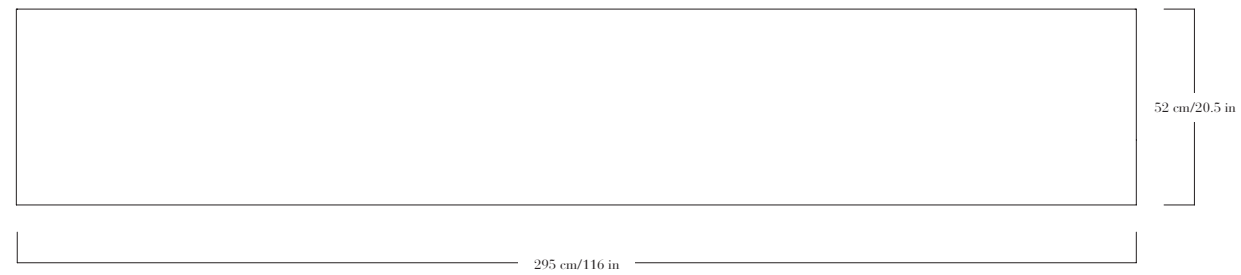

Hanging sideboard in natural or stained Kitayama cedar. 6 doors.

Each piece is signed.

#### Dimensions

Width 295 cm/116 in, height 60 cm/24 in, depth 52 cm/20.5 in.

Kitayama and oak: natural, black stained,  
mahogany stained, dark oak stained. Satin varnish.